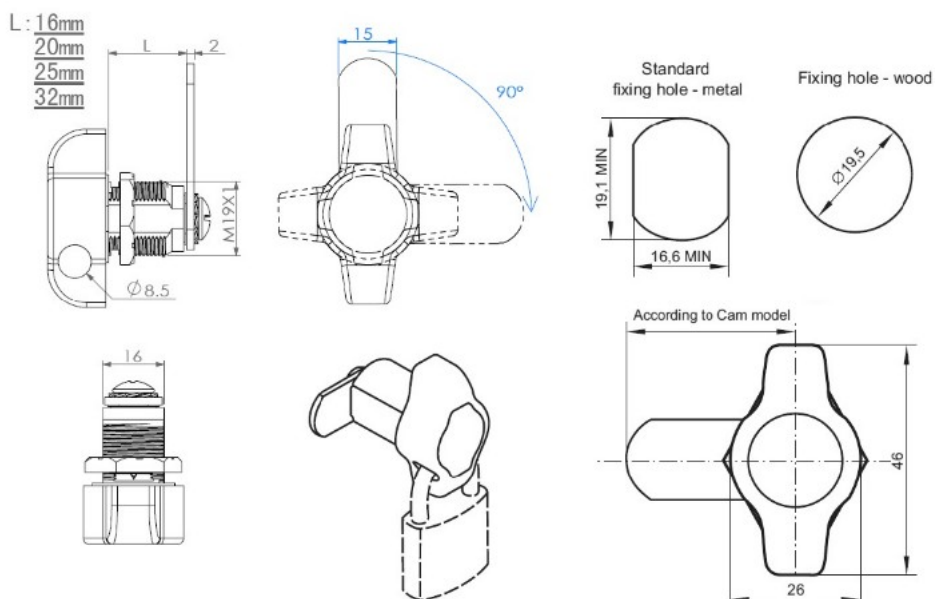

PRODUCT SHEET

Description:

Padlockable Cam Lock #300L, 90DG, $\varnothing 19 \times 20$ mm, CPL, Cam A04, Straight C/E: 40 mm, NO Anti Rotating Plate

Item number:

14.04.586-9

Units	Box	Carton	HS Code	Barcode
Pcs.	15	150	8301300000	
				5704866469166